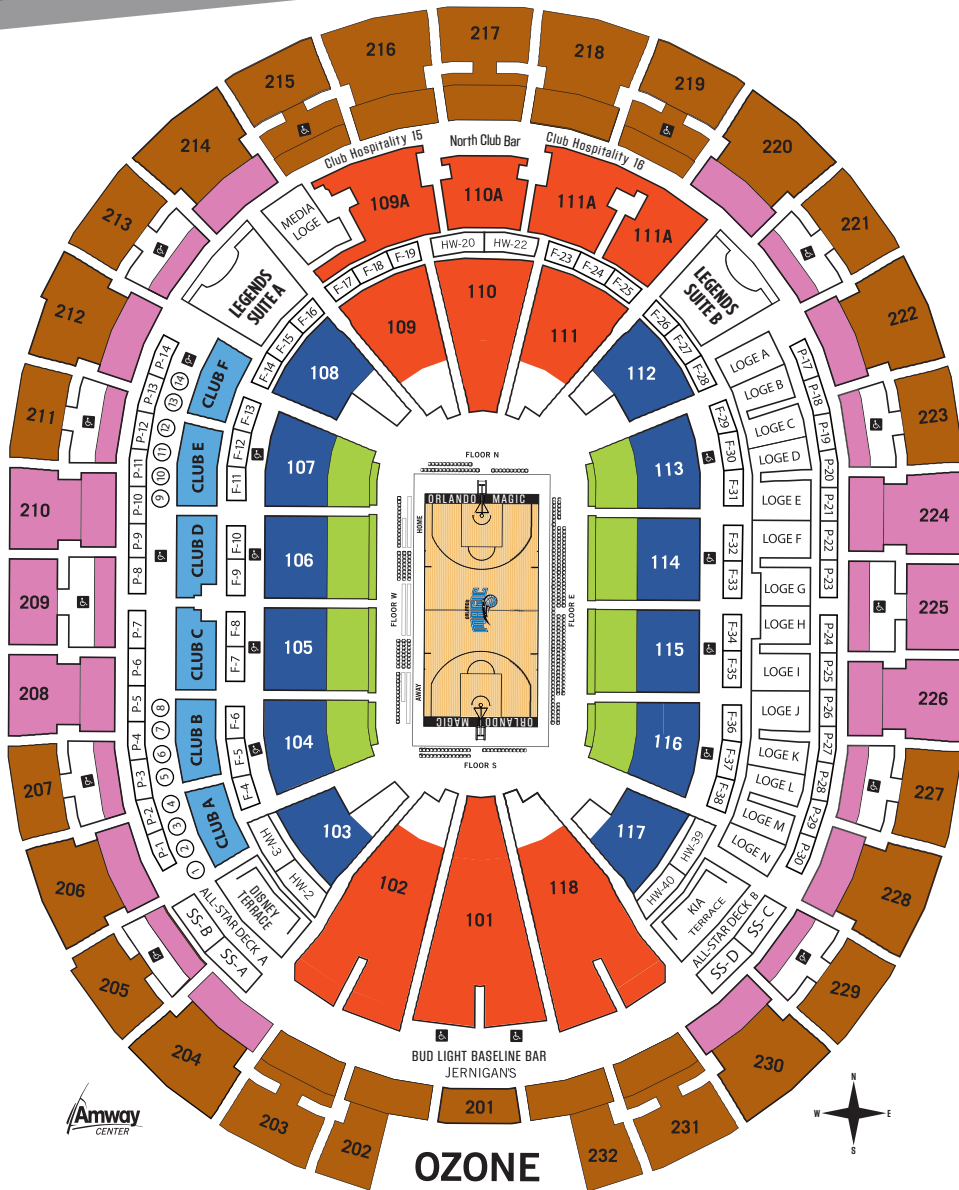

2022-23 ORLANDO MAGIC TOURISM PRICING

SEATING AREA	GAME TIER				
	ONE	TWO	THREE	FOUR	FIVE
ULTIMATE*	\$775	\$634	\$397	\$250	\$190
TERRACE A	\$453	\$297	\$181	\$104	\$74
TERRACE B	\$218	\$142	\$95	\$46	\$35
CLUB	\$267	\$189	\$143	\$79	\$54
PROMENADE A	\$131	\$87	\$45	\$27	\$24
PROMENADE B	\$111	\$69	\$31	\$21	\$18

*Ultimate seats include access to FIELDS ULTIMATE LOUNGE WITH ALL-INCLUSIVE FOOD AND BEVERAGE.

NOTE: All prices are subject to change until purchased. Accessible seating is available. ♿